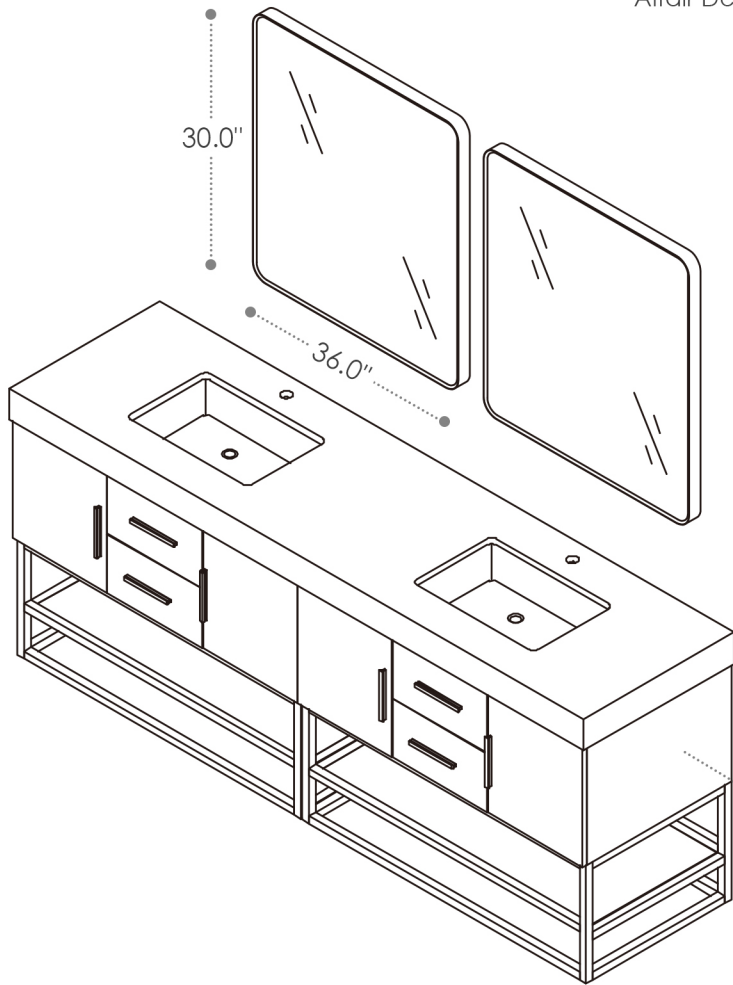

ALTAIR

FASHION BATHROOM LIFE

Altair Design, Inc.

Bianco

84"W x 22"D

Bathroom Vanity

84"W×22"D×34"H inches

INSTALLATION SPECIFICATION

Item#	552084B		
Color	Light Brown		
Overall Dimension	84 in W x 22 in D x 34 in H		
Vanity Material	Solid wood and long-lasting plywood		
Hardware Finish	Zinc Alloy Matte Black		
Number of Door	4 soft-closing doors		
Number of Drawers	4 soft-closing drawers		
Metal Base Material	Iron(Matte Black)		
Countertop Material	Composite Stone - White	Shape	Rectangular
Top Thickness	4 inch	Installation Type	Freestanding
Assembly Required	Yes	Backsplash Height	Not included
Faucet Hole Spacing(in.)	Single Hole	Sink	Double Undermount Sink

All measurements are approximate. Measurements may vary +/-1/2".
Does not include faucet, drain assembly, P-trap